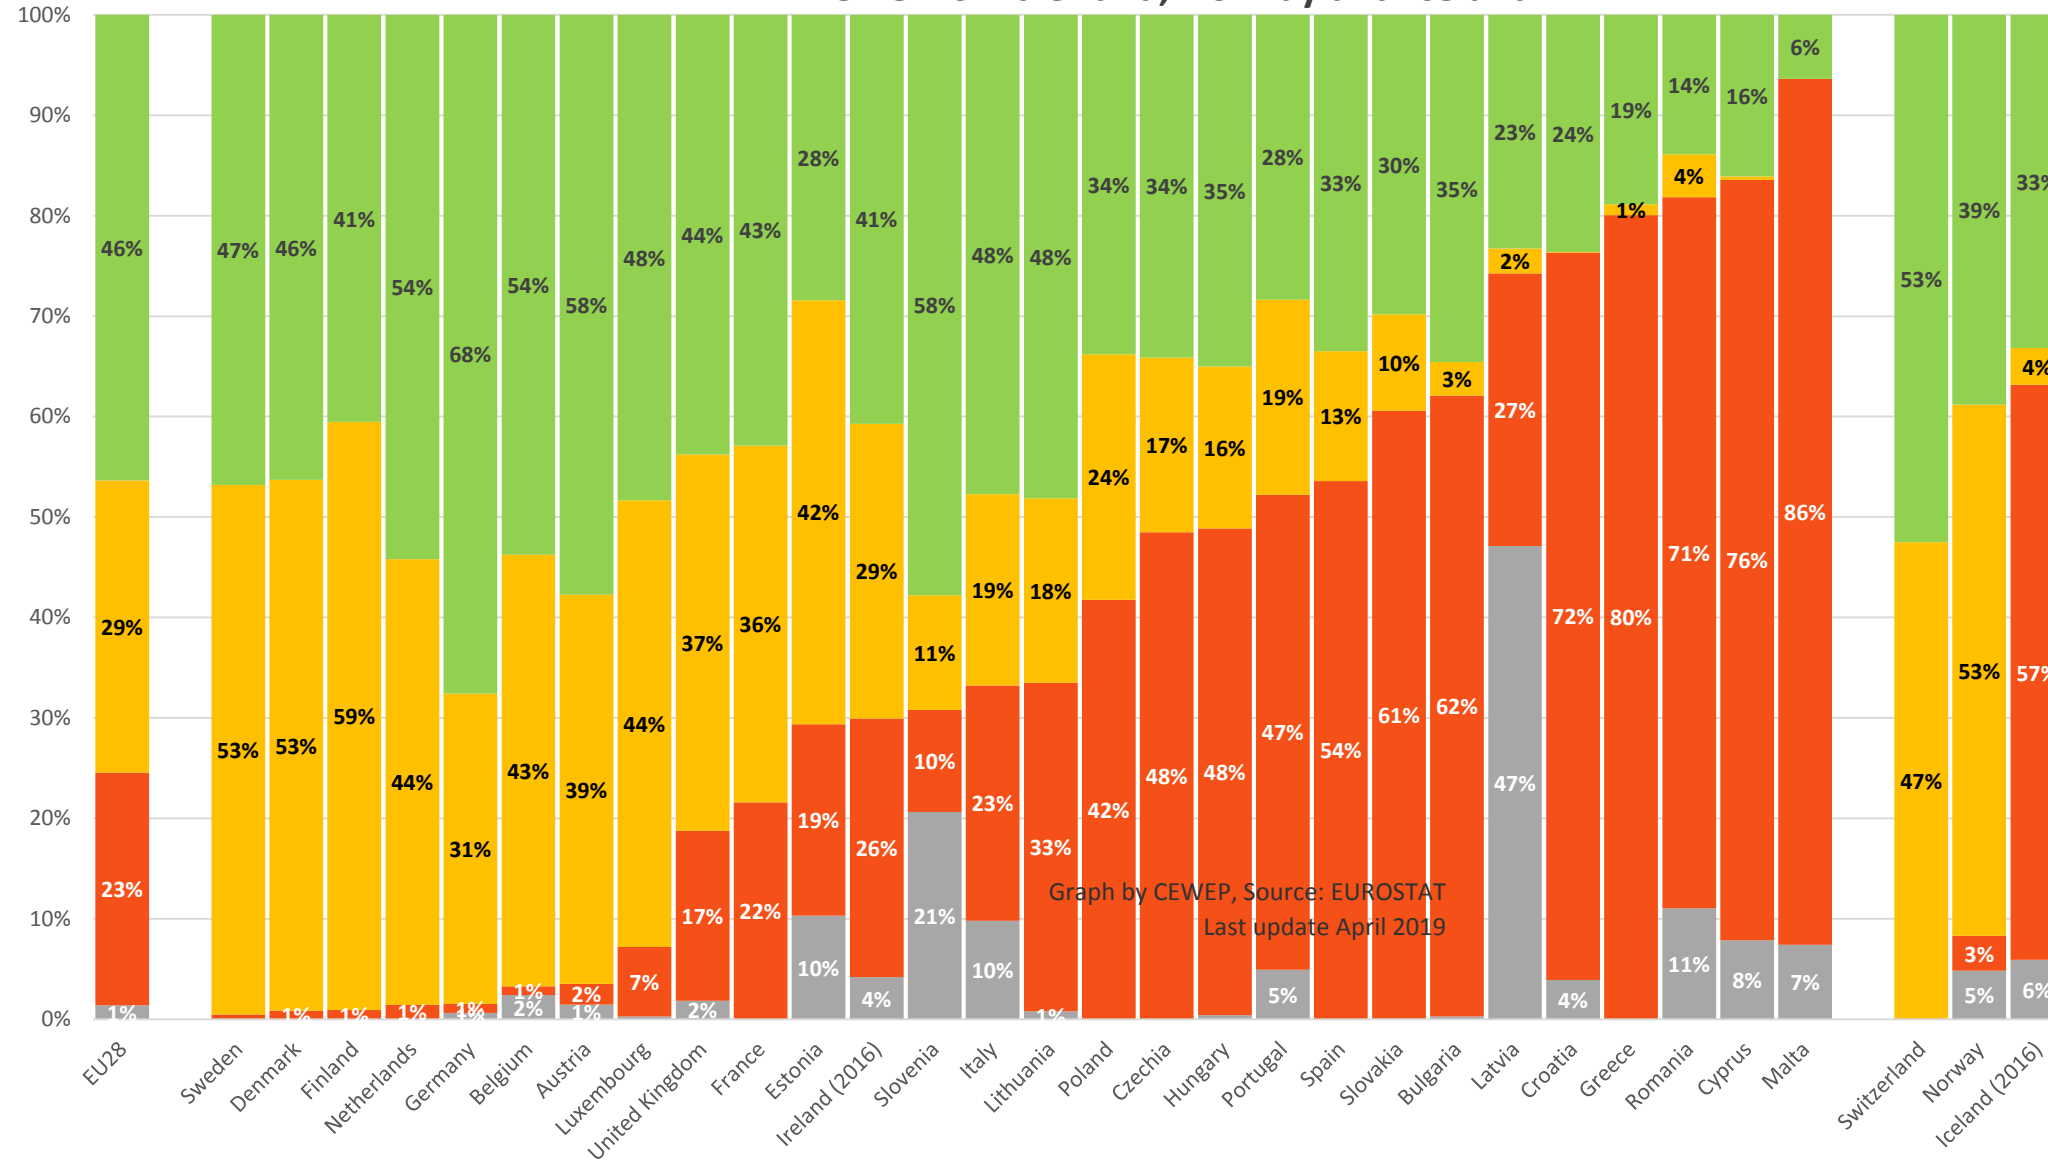

Municipal waste treatment in 2017

EU 28 + Switzerland, Norway and Iceland

Graph by CEWEP, Source: EUROSTAT
Last update April 2019

- Landfill
- Waste-to-Energy
- Recycling + Composting
- Missing data

Percentages are calculated based on the municipal waste reported as generated in the country