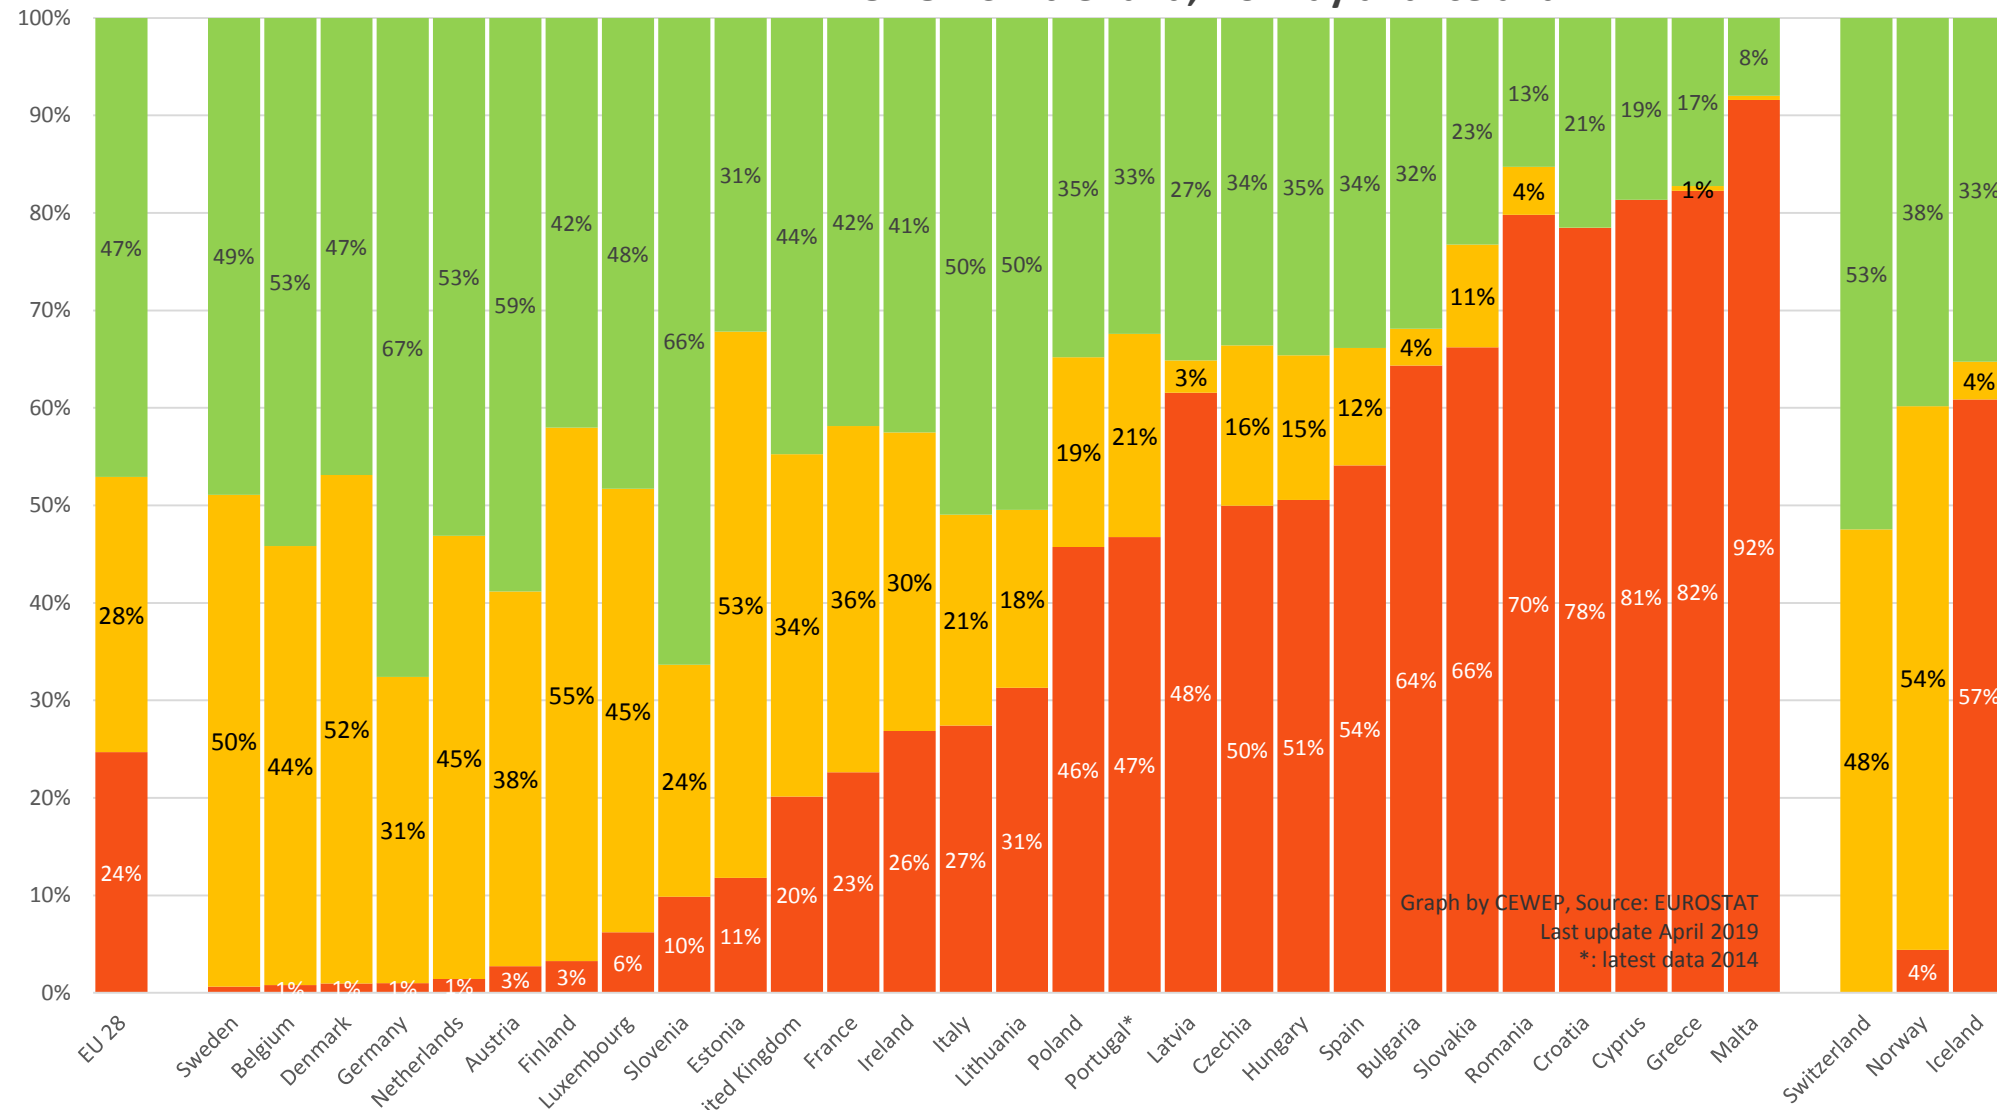

Municipal waste treatment in 2016

EU 28 + Switzerland, Norway and Iceland

- Landfill
- Waste-to-Energy
- Recycling + Composting

Graph by CEWEP, Source: EUROSTAT
Last update April 2019
*: latest data 2014