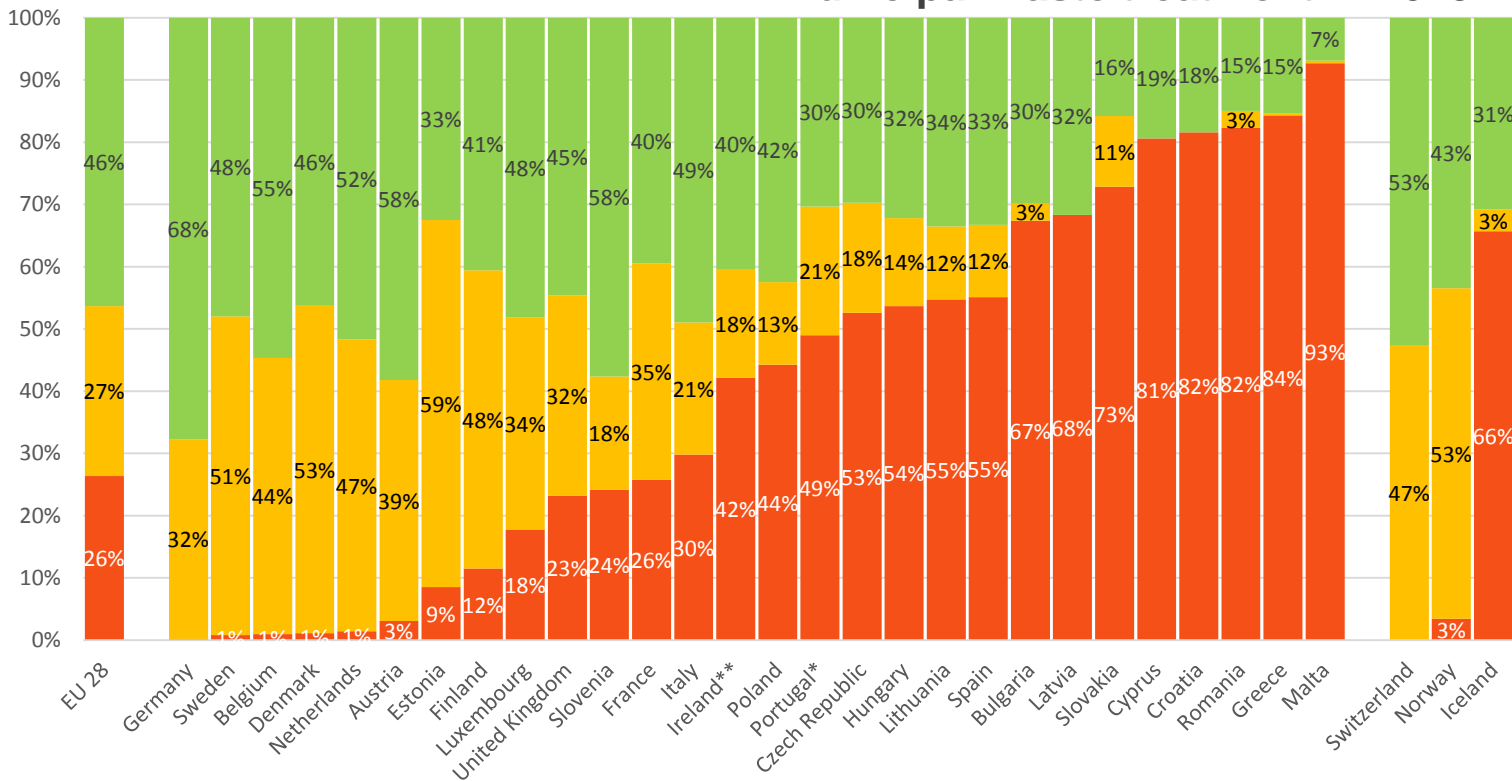

Recycling & WtE complementary to divert waste from landfills

EU 28 + Switzerland, Norway and Iceland
Municipal waste treatment in 2015

- Landfill
- Waste-to-Energy
- Recycling + Composting

Graph by CEWEP, Source: EUROSTAT 2017

* : 2014 data (most recent data available)
** : 2012 data (most recent data available)