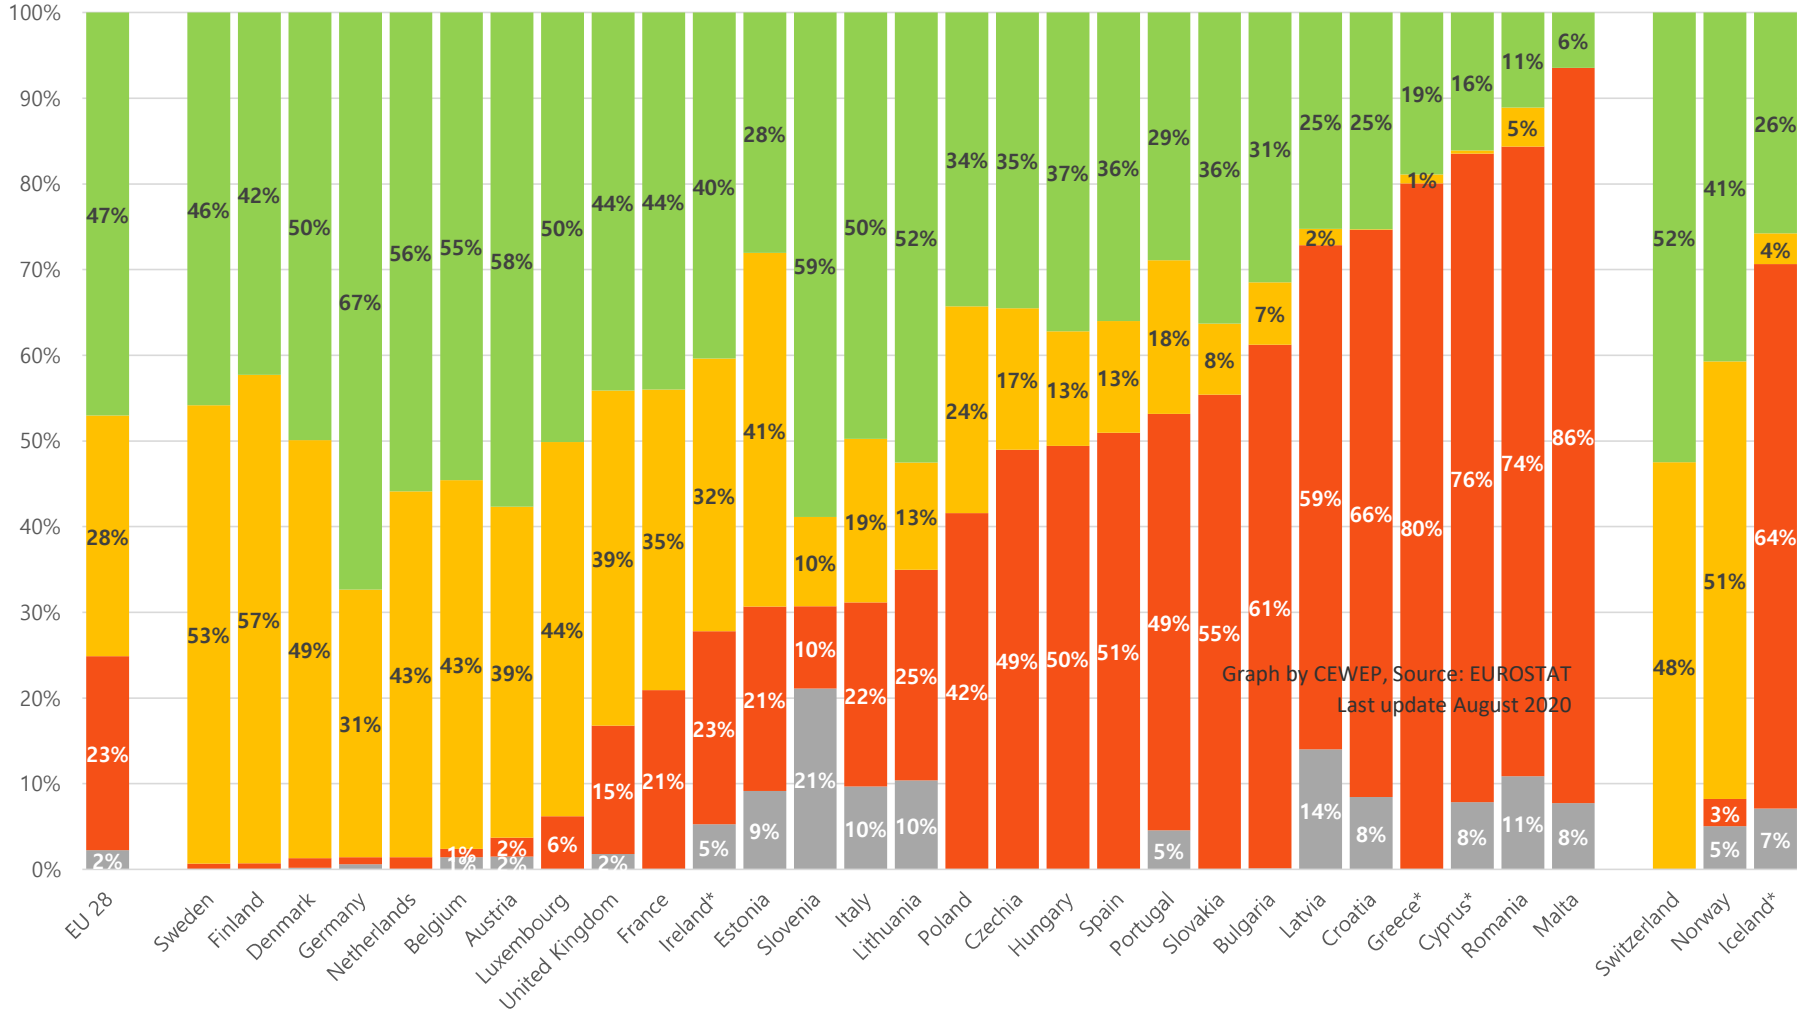

Municipal waste treatment in 2018

EU 28 + Switzerland, Norway and Iceland

- Landfill
- Waste-to-Energy
- Recycling + Composting
- Missing data

Graph by CEWEP, Source: EUROSTAT
Last update August 2020

Percentages are calculated based on the municipal waste reported as generated in the country

*: 2017 data (last available)