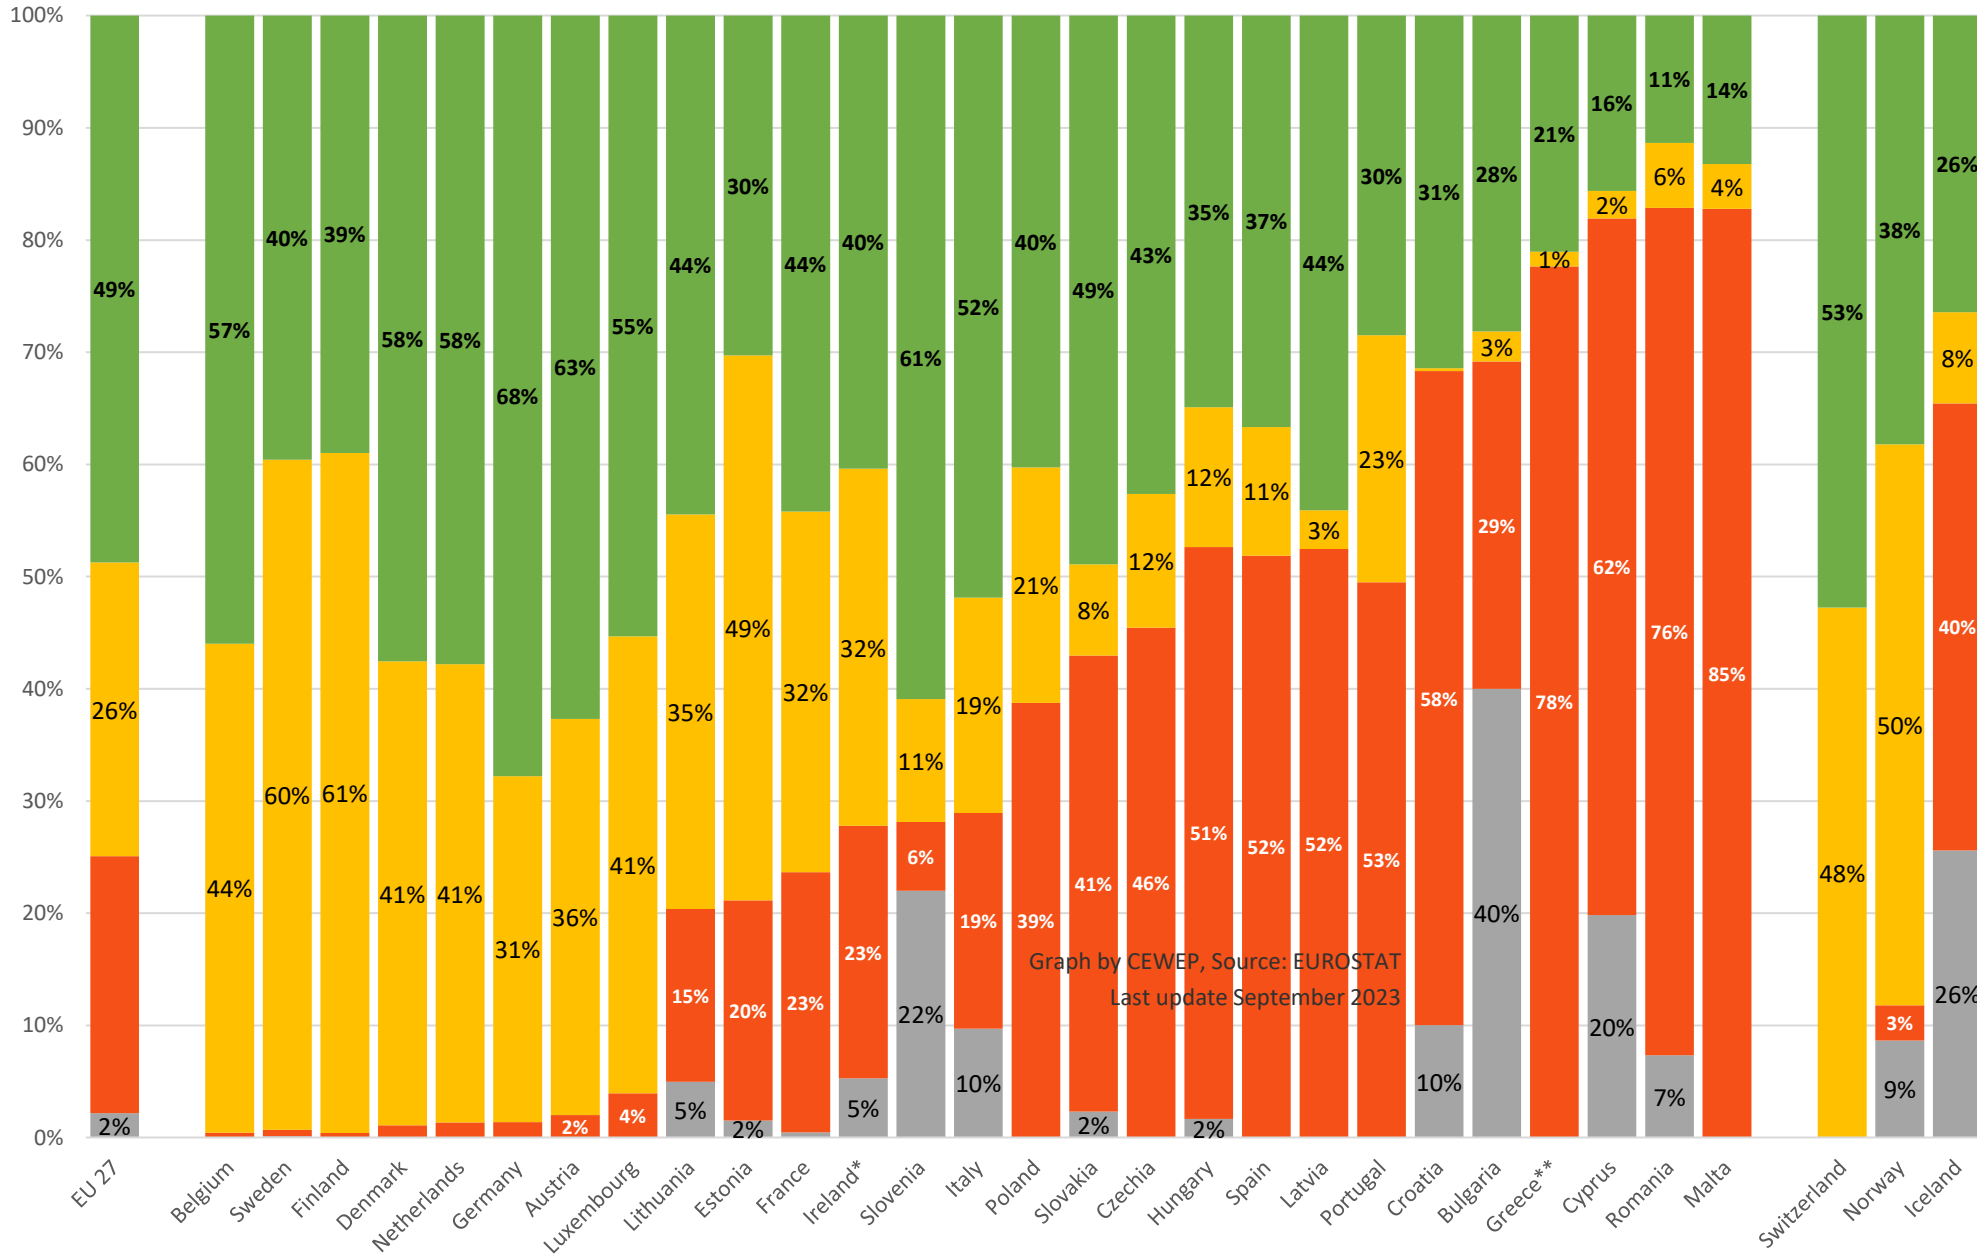

Municipal waste treatment in 2021

- Landfill
- Waste-to-Energy
- Recycling + Composting
- Missing data

Graph by CEWEP, Source: EUROSTAT
Last update September 2023

Percentages are calculated based on the municipal waste reported as generated in the country

*: last available data 2020
**: last available data 2021