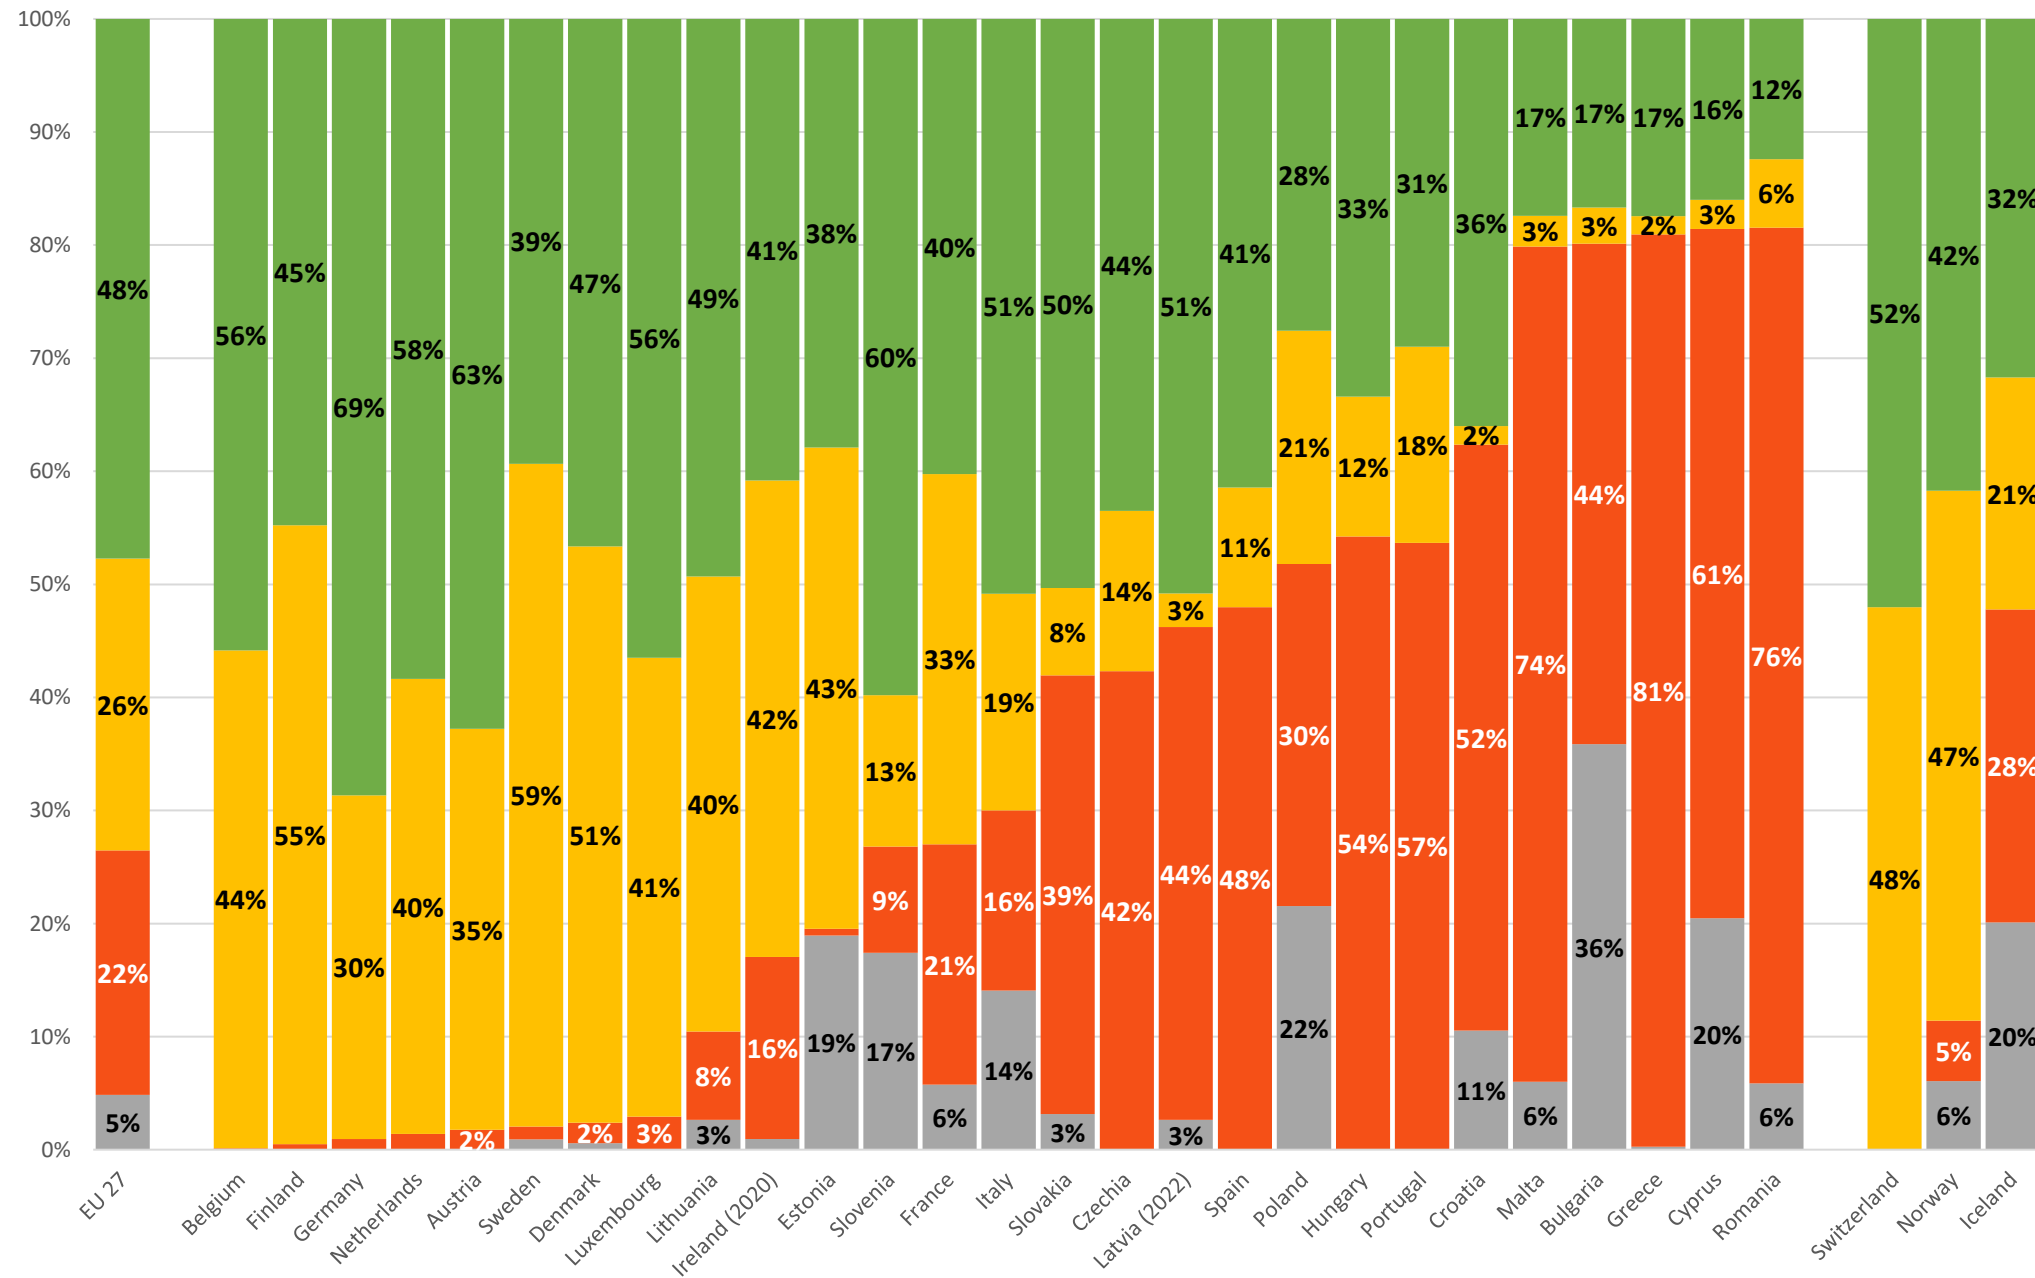

Municipal waste treatment in 2023

- Landfill
- Waste-to-Energy
- Recycling + Composting
- Missing data

Percentages are calculated based on the municipal waste reported as generated in the country

Graph by CEWEP, Source: EUROSTAT
Last update January 2025